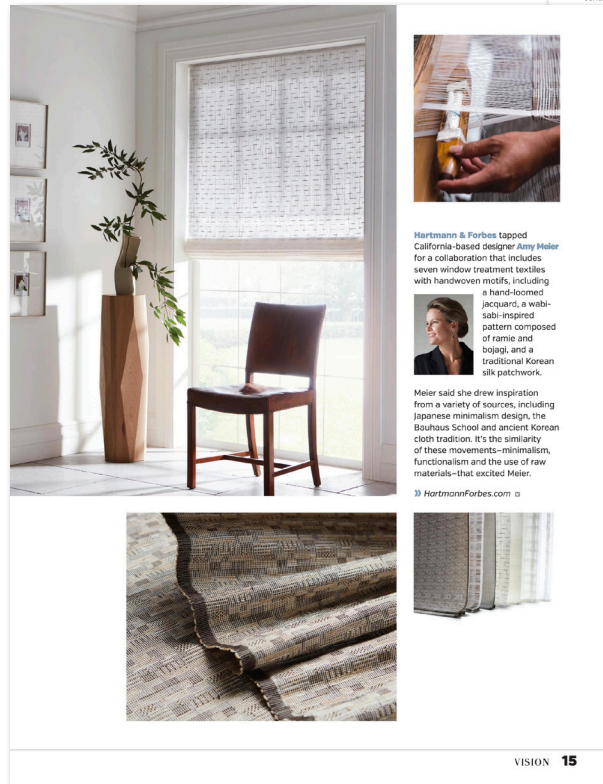

FEATURED IN

Publication: Window Fashion Vision

Date: May/June 2022

Article: New & Noteworthy | p15

Sustainability & Shading | p42

Product Shown:

LEAM34-09
Joinery – Newsprint

LEAM30-03
Dapple – Parchment